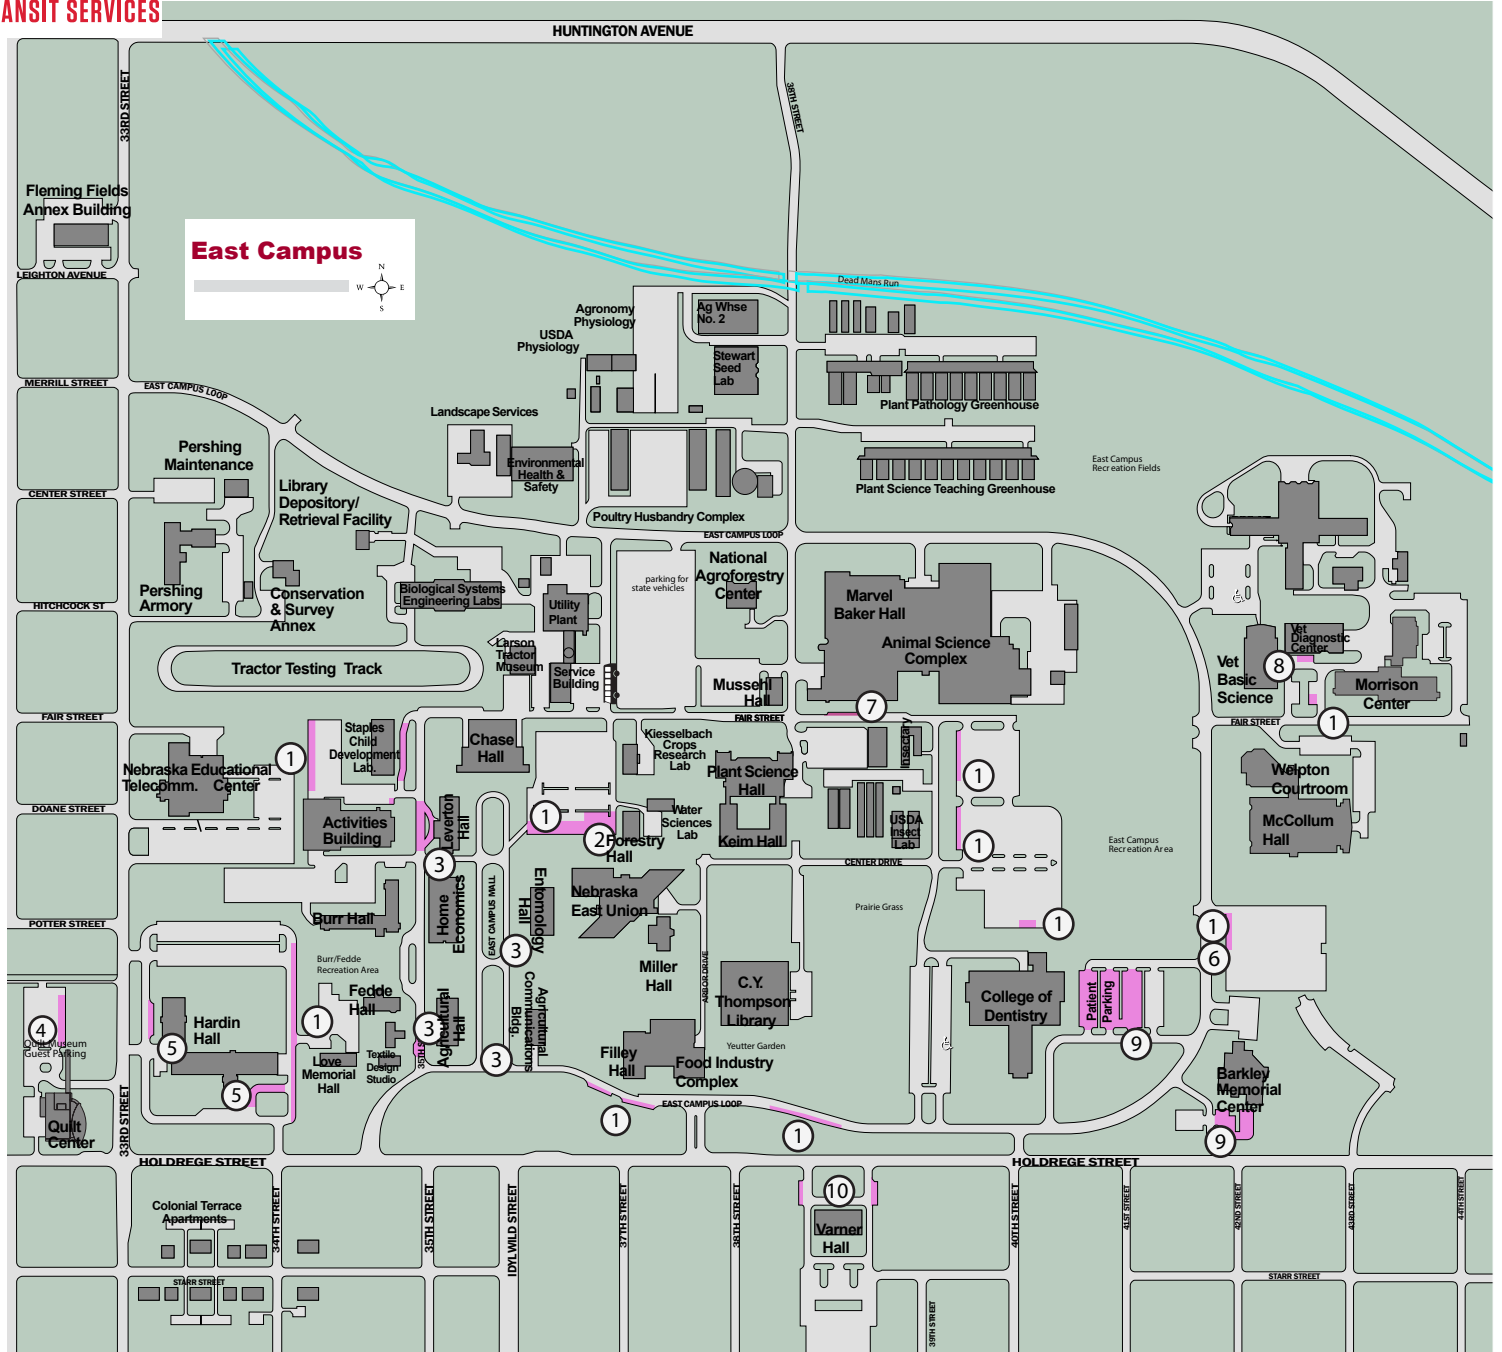

# PARKING AND TRANSIT SERVICES

### General Visitor Parking

- 1. Meter Parking/Pay by Phone
- 2. Visitor Only Metered Parking
- 3. Guest Permit Parking
- 4. International Quilt Studies Museum
- 5. Hardin Hall Visitors

- 6. College of Law Visitor
- 7. Meat Lab Customers
- 8. Vet. Diagnostic Client
- 9. Patient Parking
- 10. Varner Hall Guests

Accessible Parking

Current as of June 17, 2016