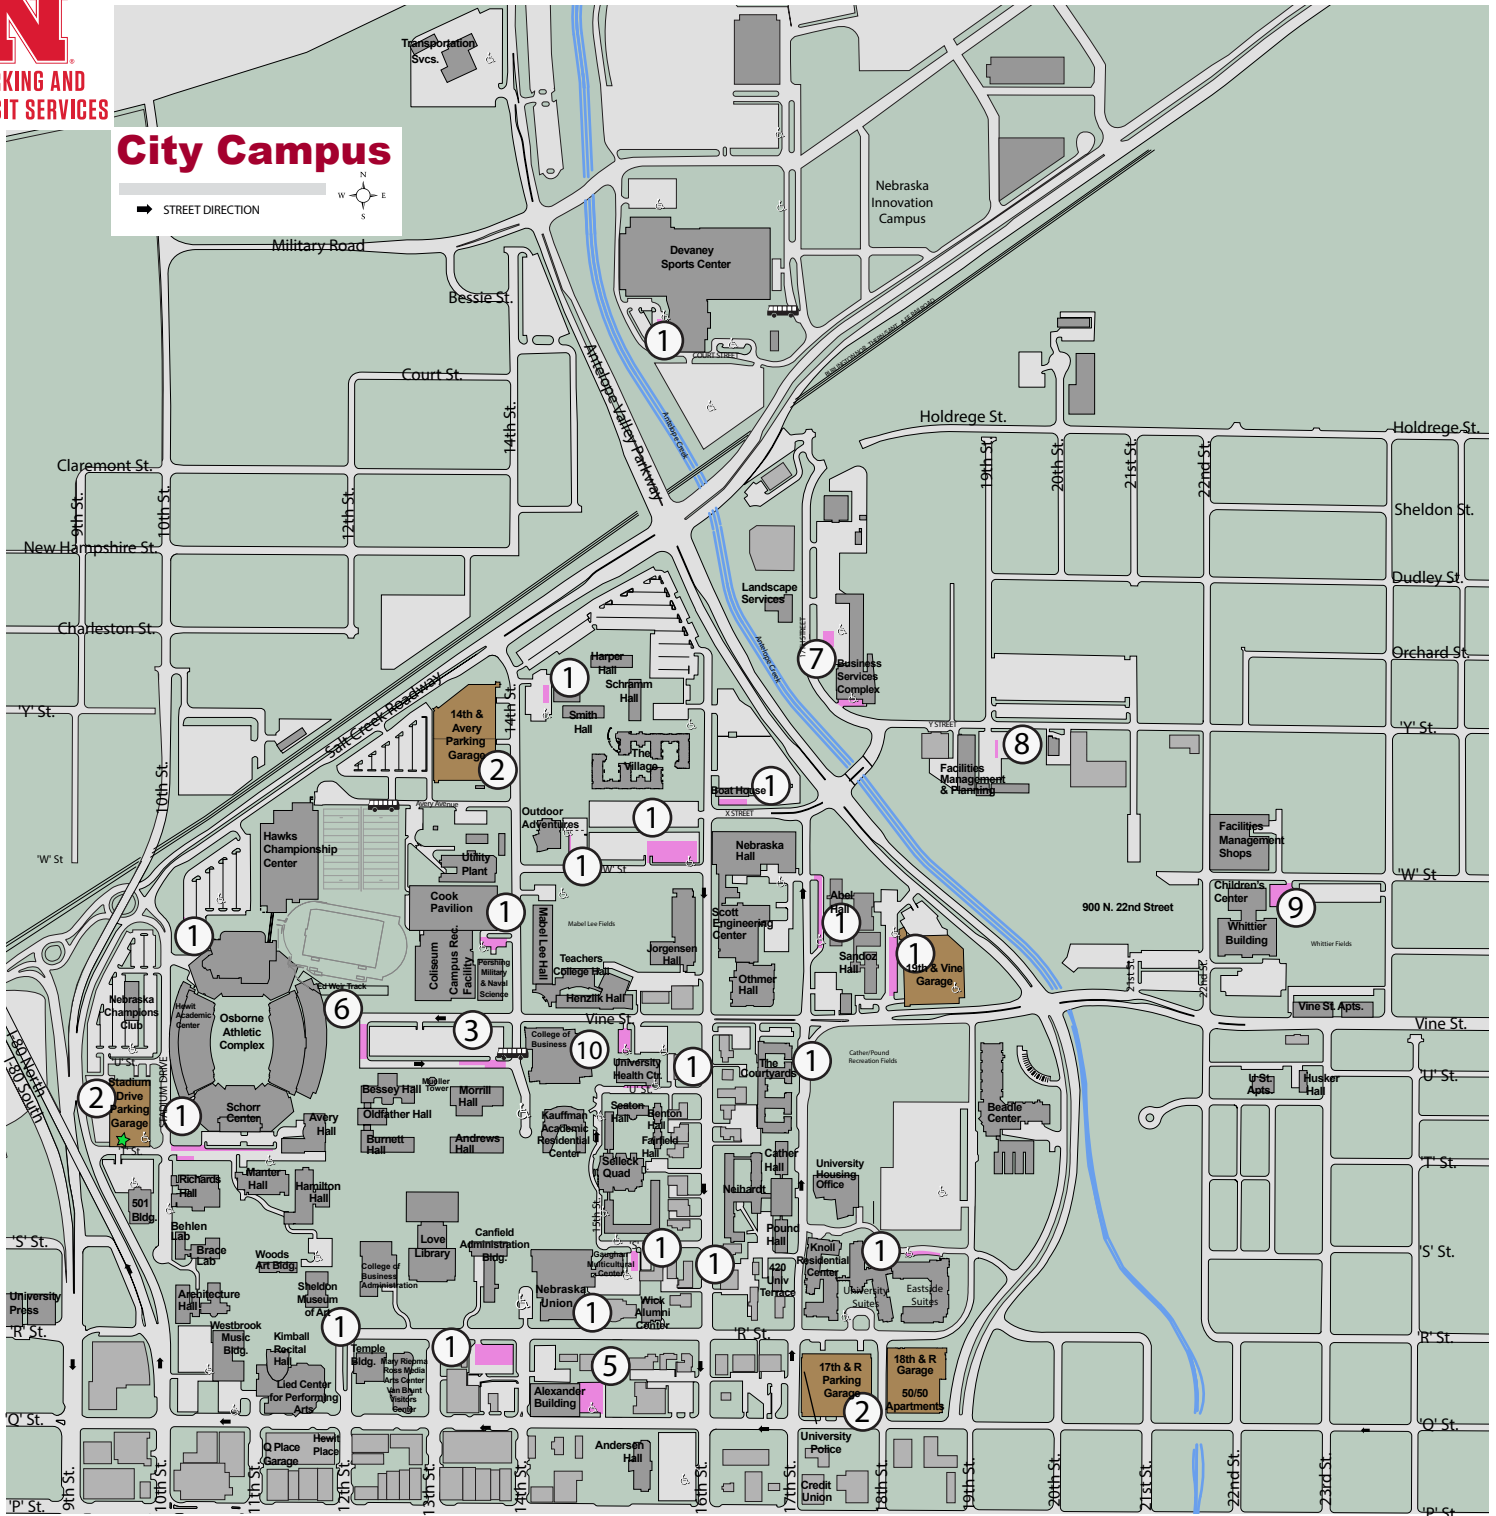

City Campus

Guest & Visitor Parking

General Visitor Parking

- 1. Metered Parking
- 2. Pay on Exit (Credit/Debit)
- Stadium Drive Garage
- 14th & Avery Garage
- 17th & R Garage
- 3. Morrill Hall Visitor

Guest Parking

- 5. Admissions Office
- 6. CB3 & Athletics Performance Lab

Campus Affiliated Visitor Parking

- 7. Business Services Complex
- 8. Facilities Management & Planning
- 9. Children's Center
- 10. University Health Center Patient