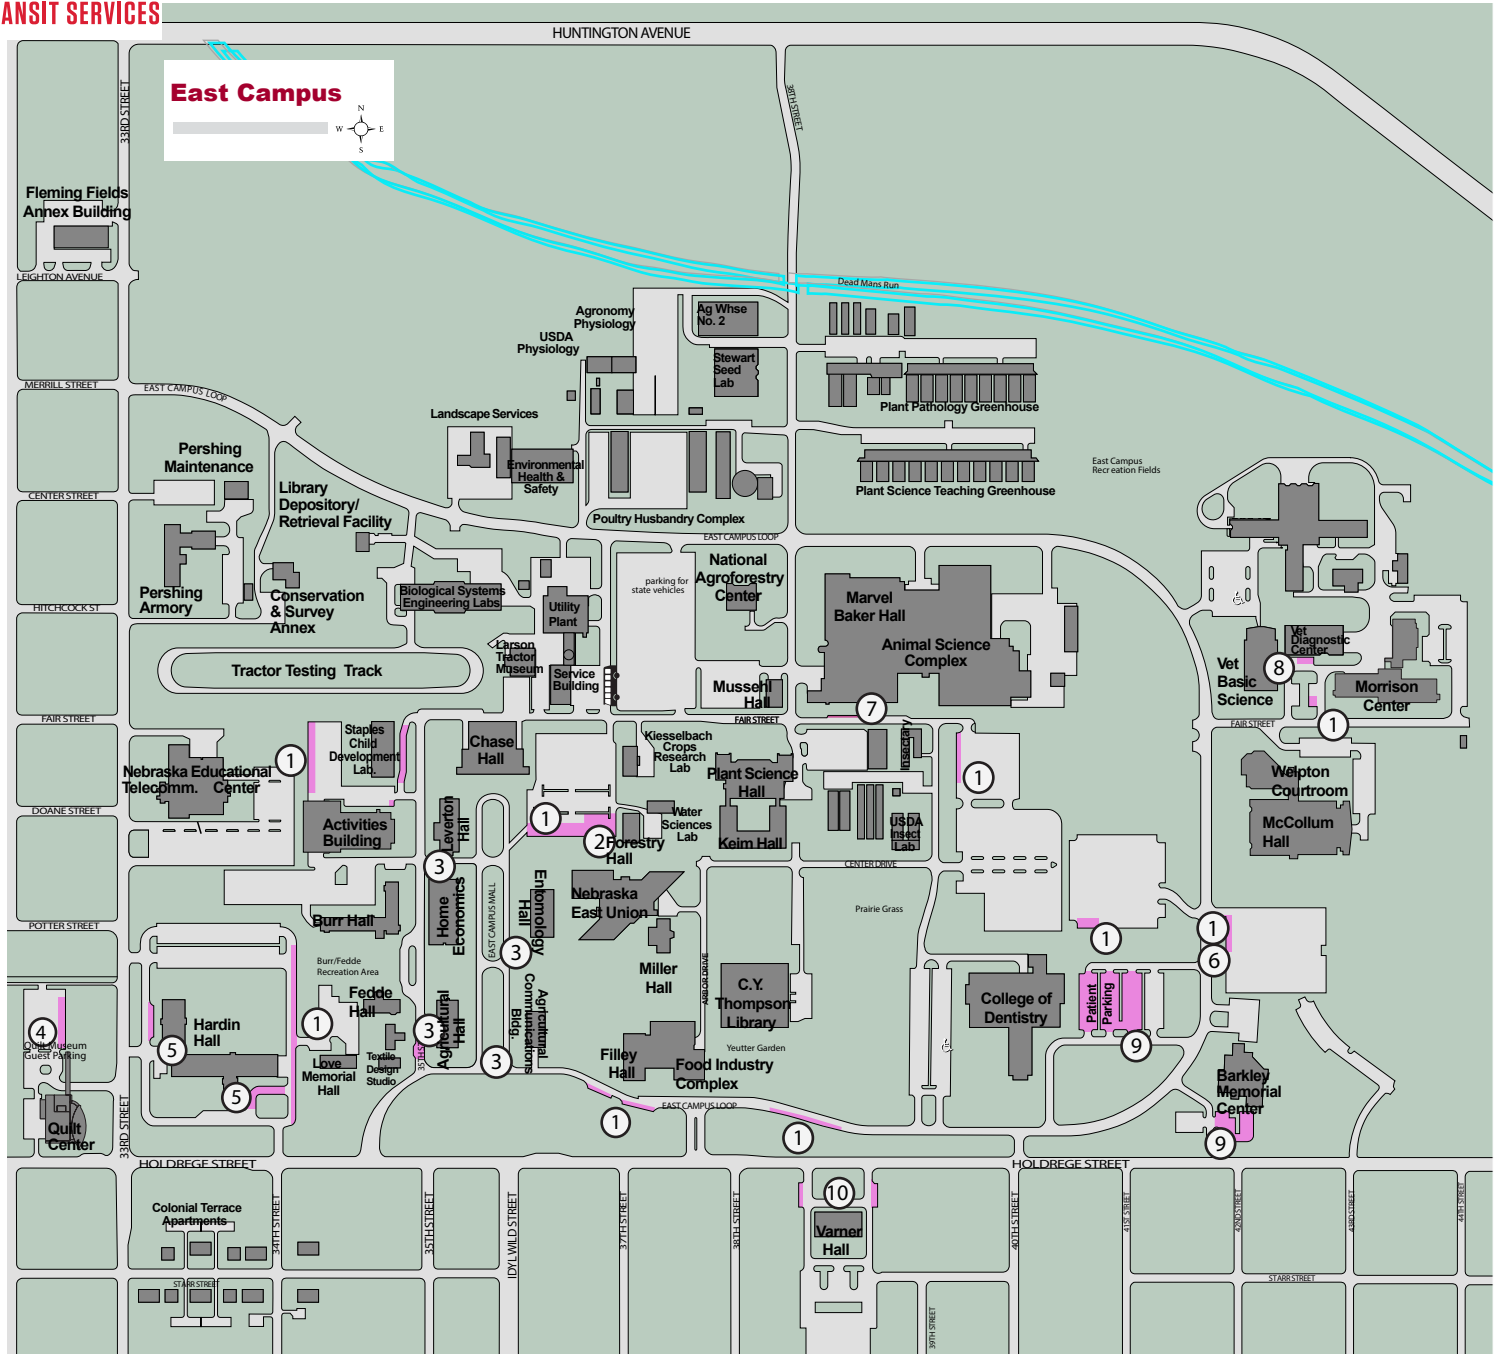

PARKING AND TRANSIT SERVICES

General Visitor Parking

- 1. Meter Parking/Pay by Phone
- 2. Visitor Only Metered Parking
- 3. Guest Permit Parking
- 4. International Quilt Studies Museum
- 5. Hardin Hall Visitors

- 6. College of Law Visitor
- 7. Meat Lab Customers
- 8. Vet. Diagnostic Client
- 9. Patient Parking
- 10. Varner Hall Guests

Accessible Parking

Current as of July 3, 2017